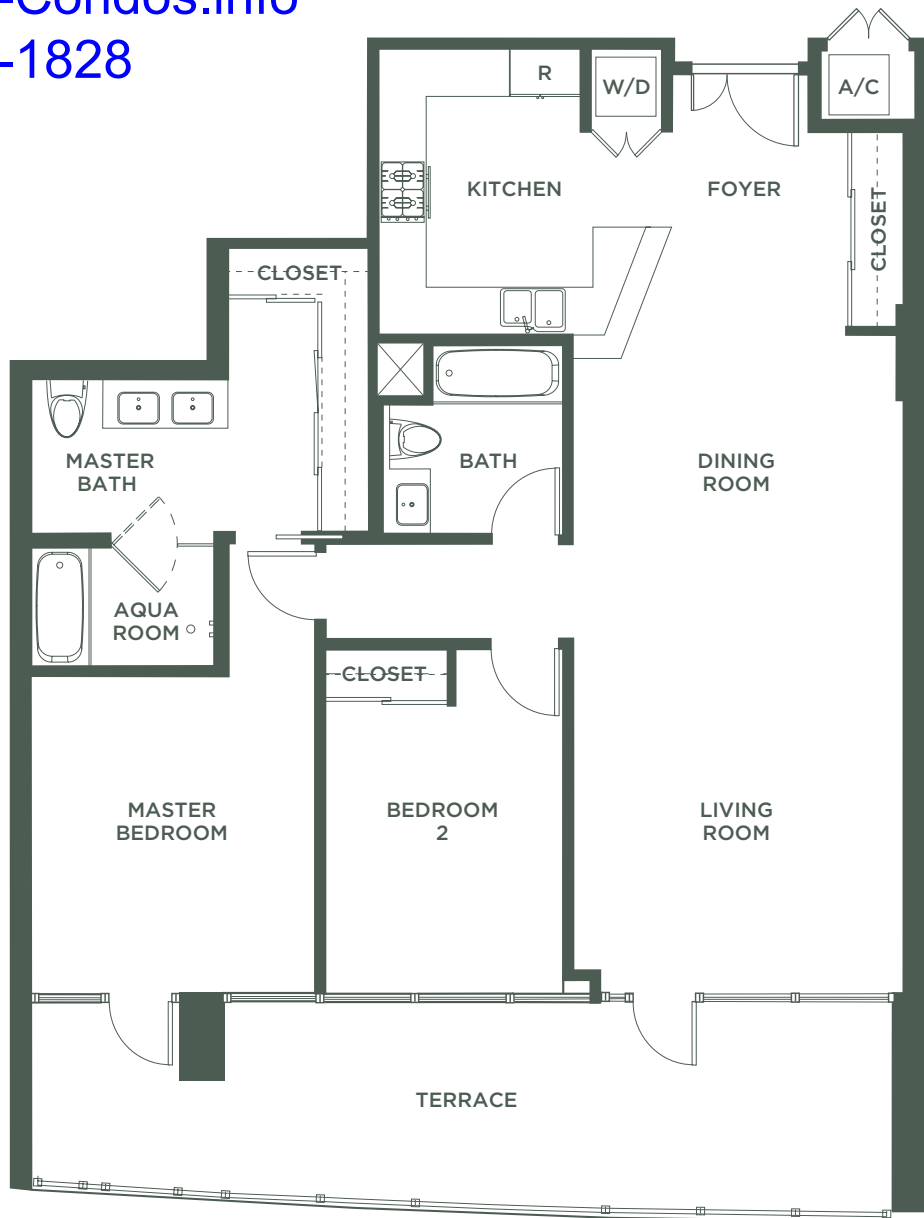

www.LA-Condos.info
213-545-1828

2 BEDROOMS/2 BATHS

Enclosed area	1,352 sq. ft.
Terrace area	314 sq. ft.
Total	1,666 sq. ft.

NORTH