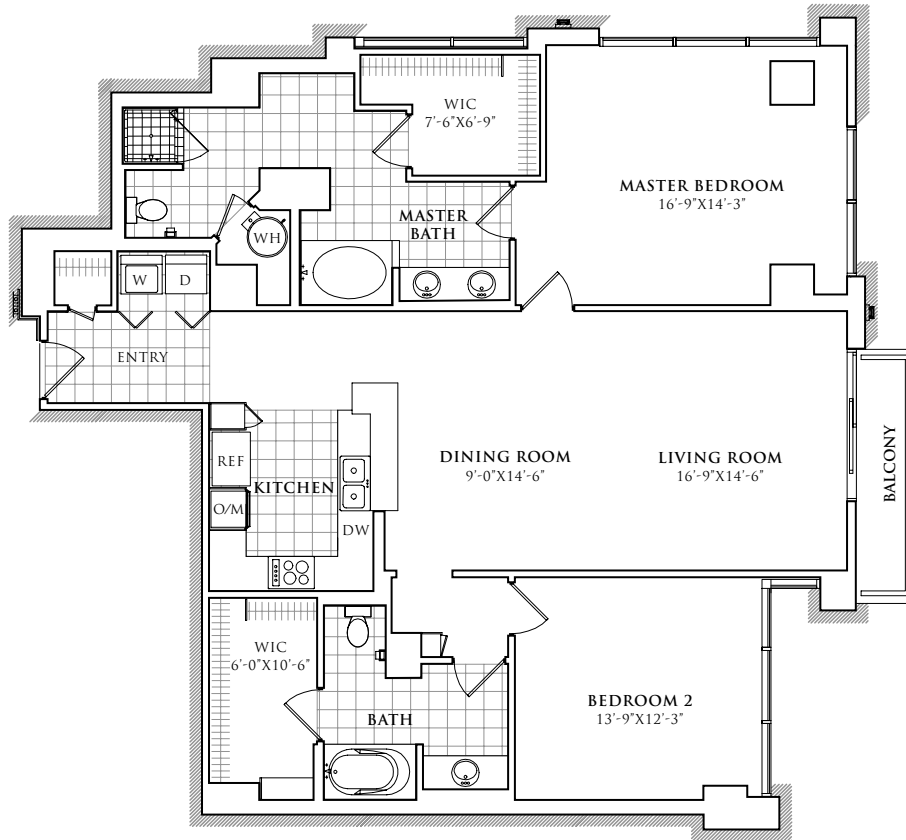

RESIDENCE 1714, 1814, 1911

SCALE: 3/32"=1'

1,537 SQUARE FEET
2 BEDROOMS
2 BATHROOMS